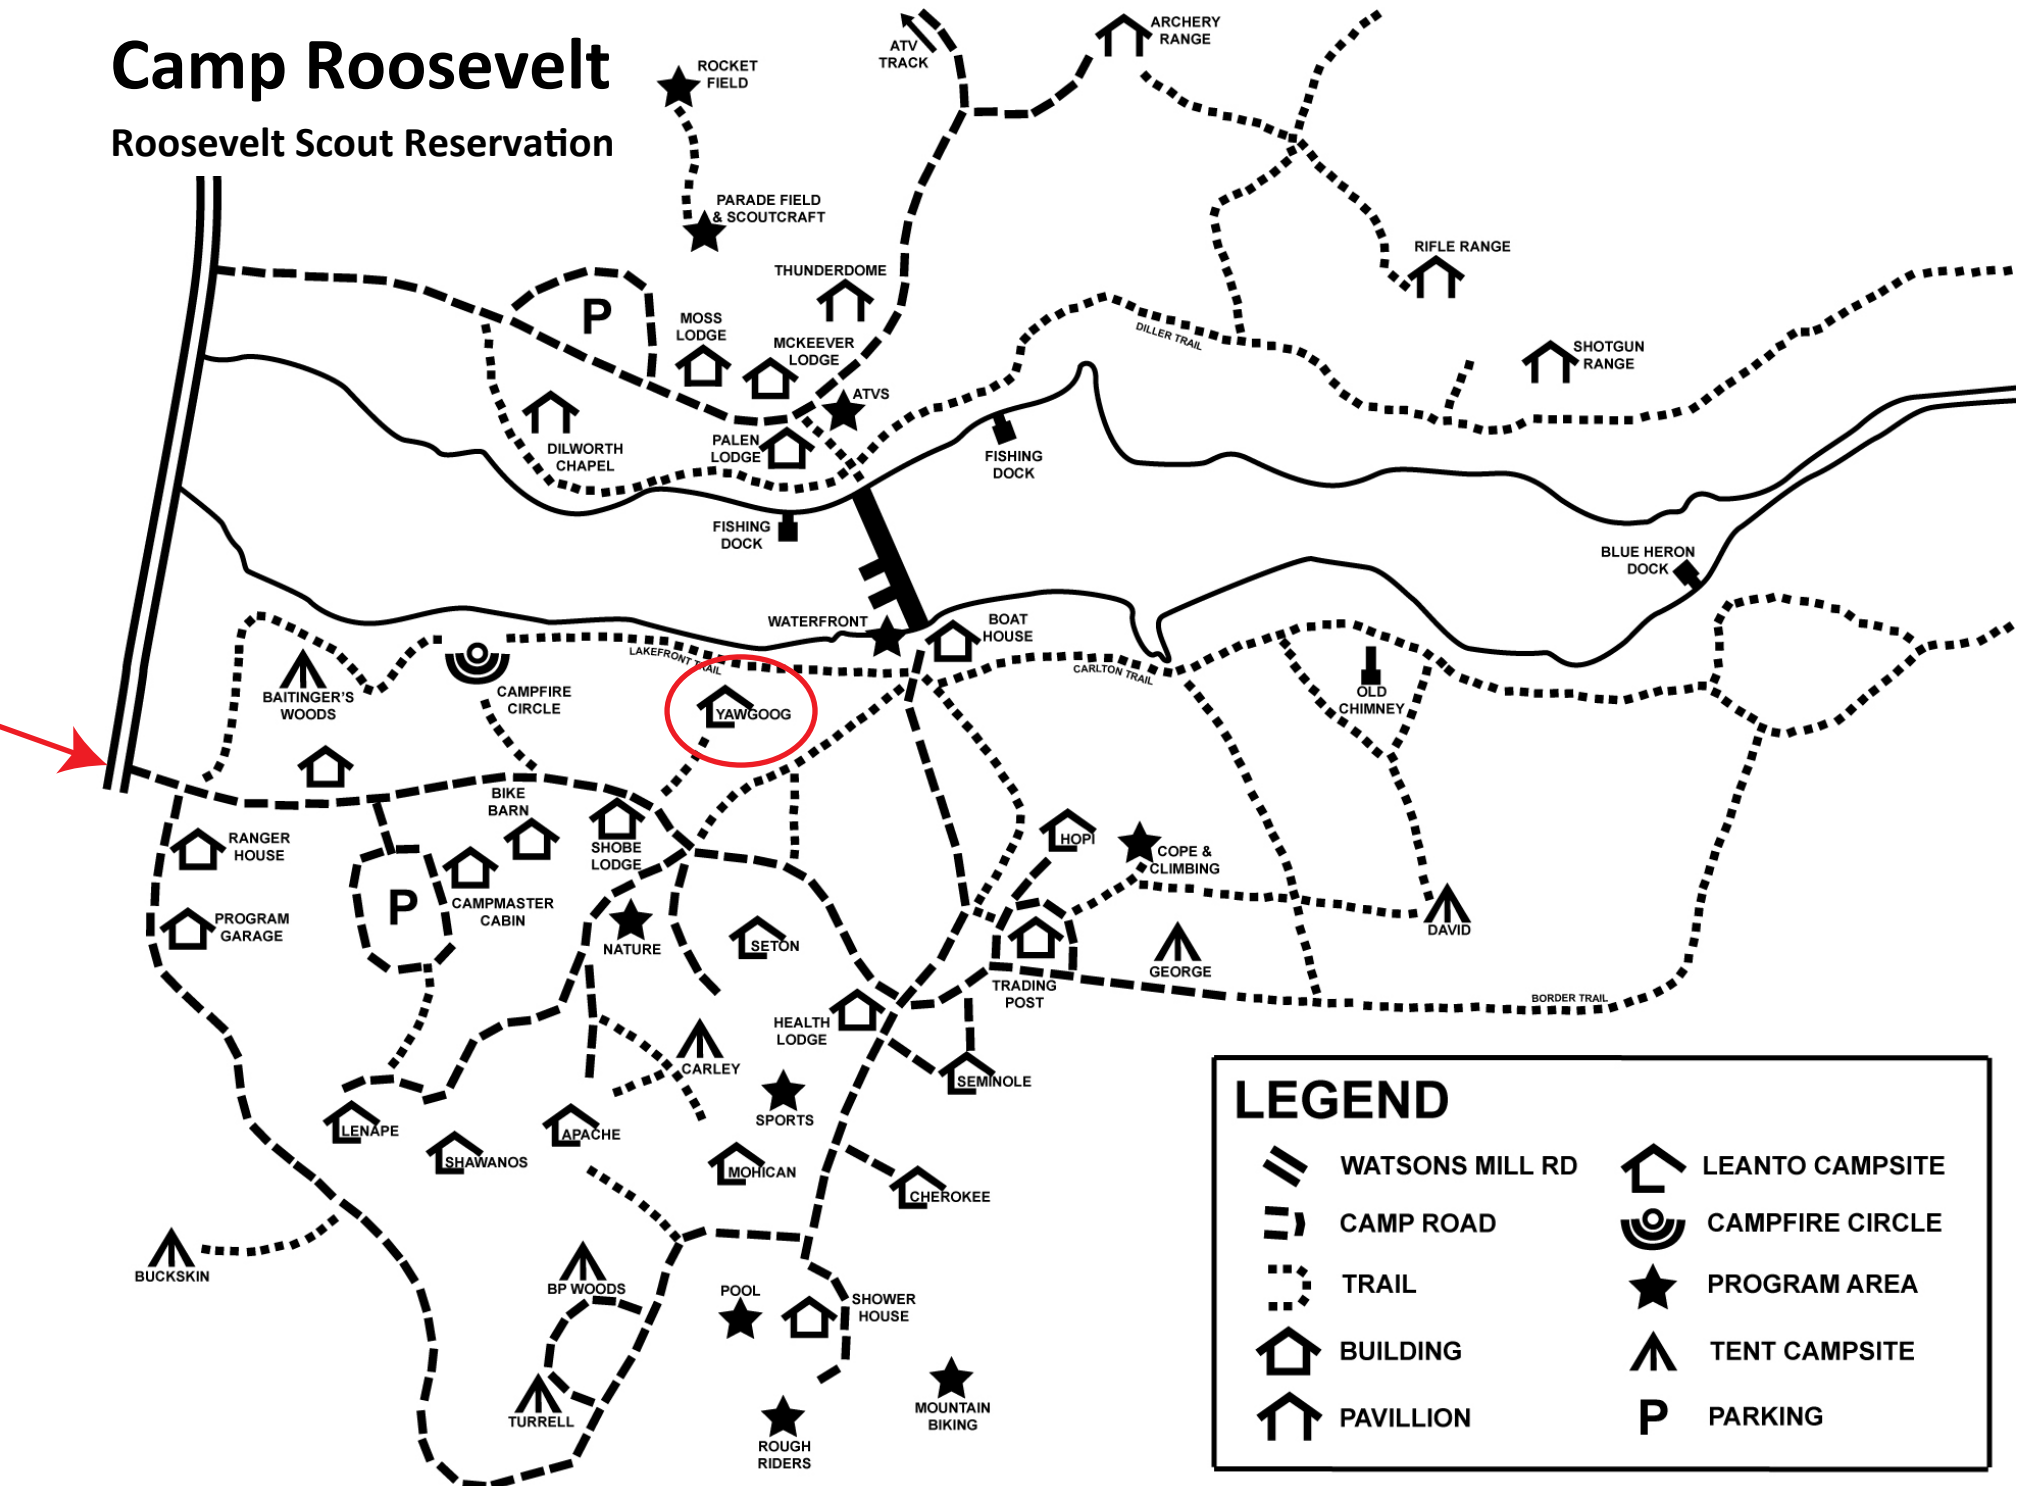

Camp Roosevelt

Roosevelt Scout Reservation

LEGEND

	WATSONS MILL RD		LEANTO CAMPSITE
	CAMP ROAD		CAMPFIRE CIRCLE
	TRAIL		PROGRAM AREA
	BUILDING		TENT CAMPSITE
	PAVILLION		PARKING